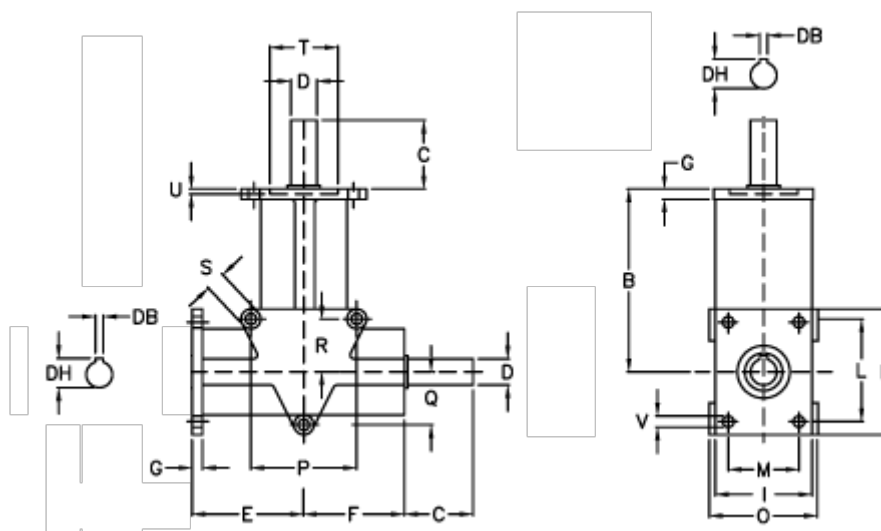

Article number: 2944015001200

Description: Bevel gear RAN 15SB i=1

## Measures

B	= 90	G = 7	Q	= 24
C	= 35	H = 66	R	= 24
DB	= 5	I = 50	S	= 8.3
Description	= RAN 15	L = 52	T H7	= 35
DH	= 17	M = 36	U	= 3.5
D h6	= 15	N = 6.2	V	= 6.2
E	= 52	O = 52	Weight (kg)	= 1.0
F	= 37	P = 48		